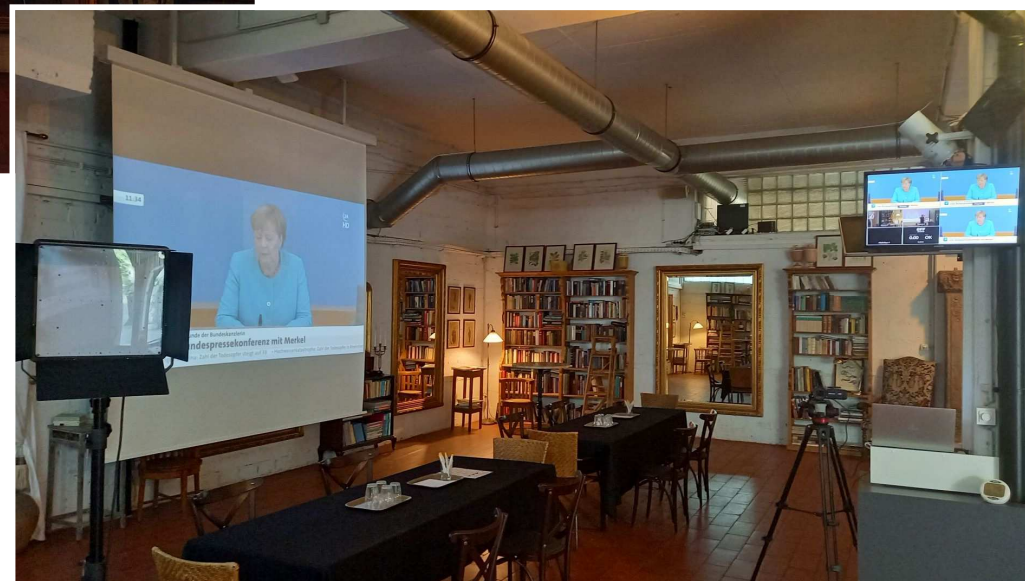

022 CORPORATE EVENTS AMBIENCE „LIBRARY“