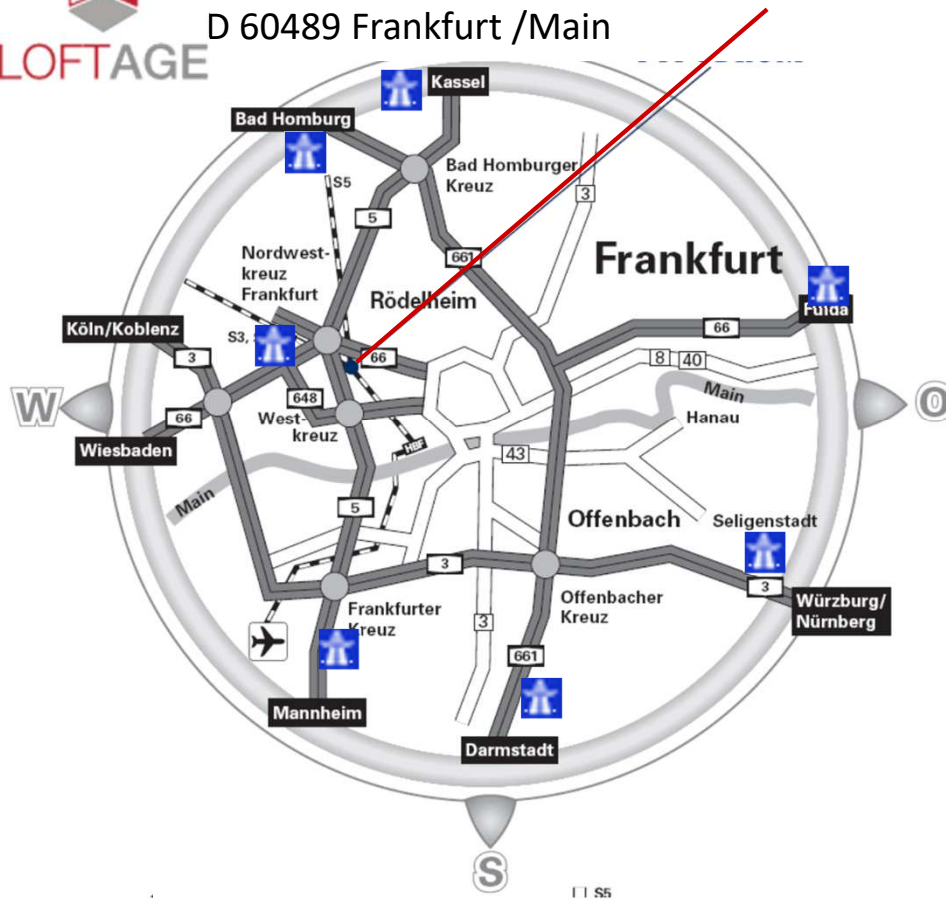

We offer our facilities and services for your networking events:

Access by car: „North-West-cross“ BAB 5 /66 (ample free parking)

5 minutes from airport, main station, fair ground

Infection protection: 2G-, 3G model, see pdf paper PD 022-.. „**COVID**“

022 CORPORATE EVENTS
AMBIENCE „VESTIBULE“

022 CORPORATE EVENTS LAY OUT

Eschborner
Landstraße

022 CORPORATE EVENTS

ACCESS RHEIN-MAIN AREA, BAB 5 – BAB 66

Eschborner Landstraße 164
D 60489 Frankfurt /Main

Distance to / from:

minutes by car

Fair Frankfurt (entrance)	7
City „Alte Oper“	15

Traffic

	Autobahn A5 /A66 /A648	5
	Airport (BAB 5 by Taxi)	15
	main station, S-Bahnen 3/4/5	15
	50m /Bus 56 /Rödelheim station	5

Hotels (in Frankfurt /Eschborn)

SAS Radisson (Messe)	7
Mercure, Eschborn Süd	5
Best Western IO Hotel, Eschborn	5
„Rödelheimer Hof am Wasserturm“ walking distance	--

Communities west- /north west (BAB)

Eschborn	5
Bad Soden	10
Schwalbach	10