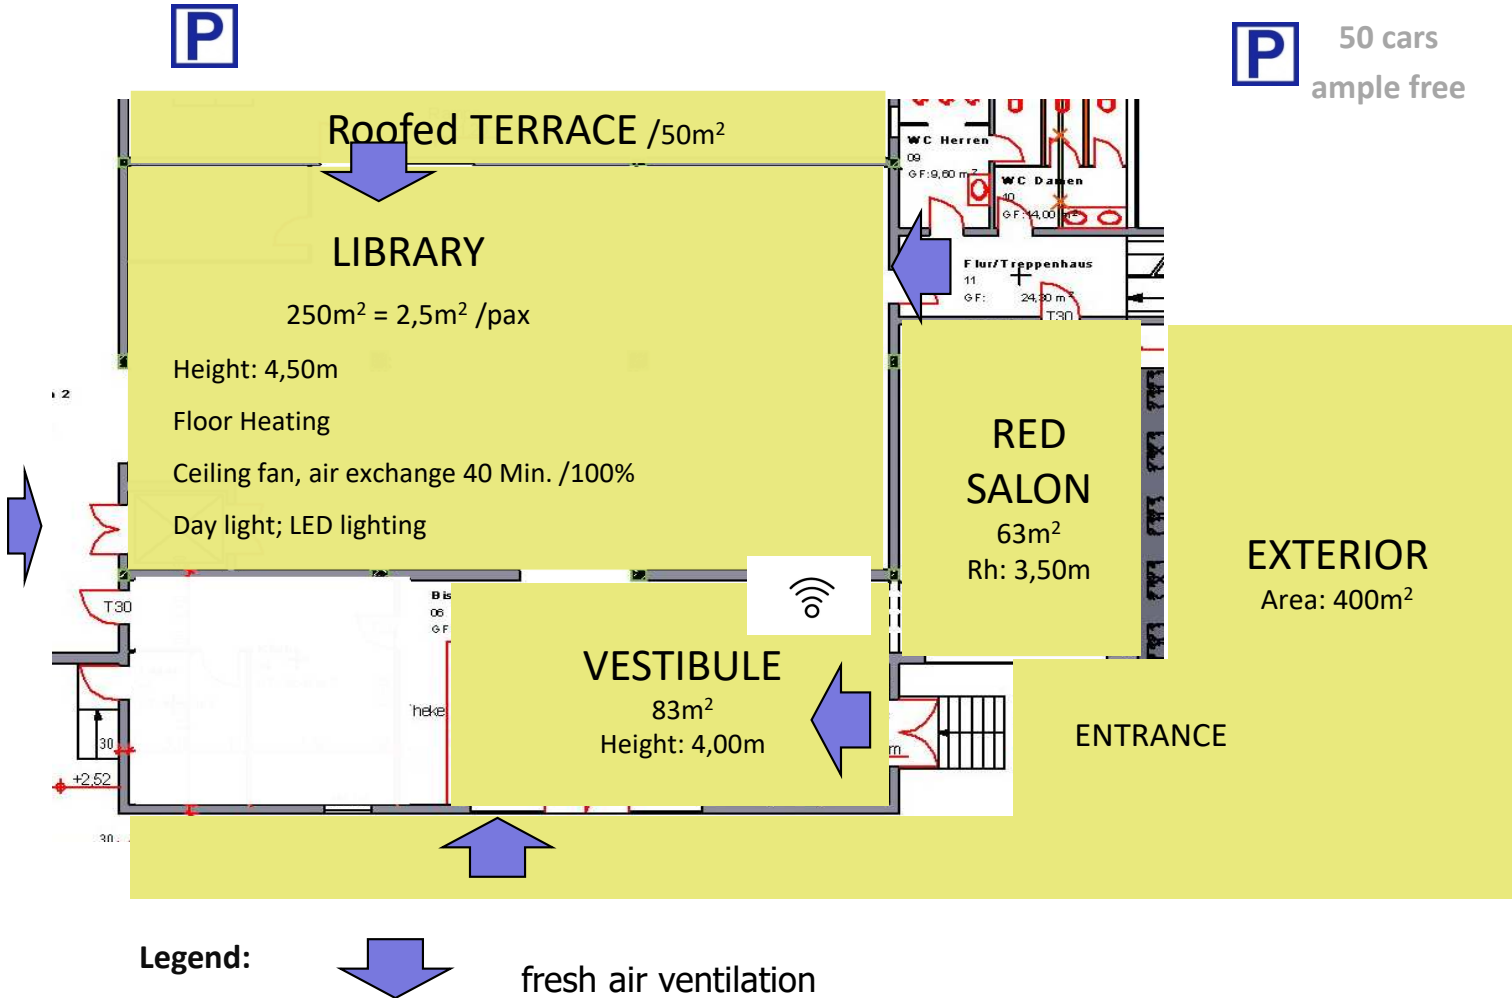

022 CORPORATE EVENTS
AMBIENCE „VESTIBULE“

022 CORPORATE EVENTS LAY OUT

Eschborner
Landstraße

022 CORPORATE EVENTS

ACCESS RHEIN-MAIN AREA, BAB 5 – BAB 66

Eschborner Landstraße 164
D 60489 Frankfurt /Main

Distance to / from: